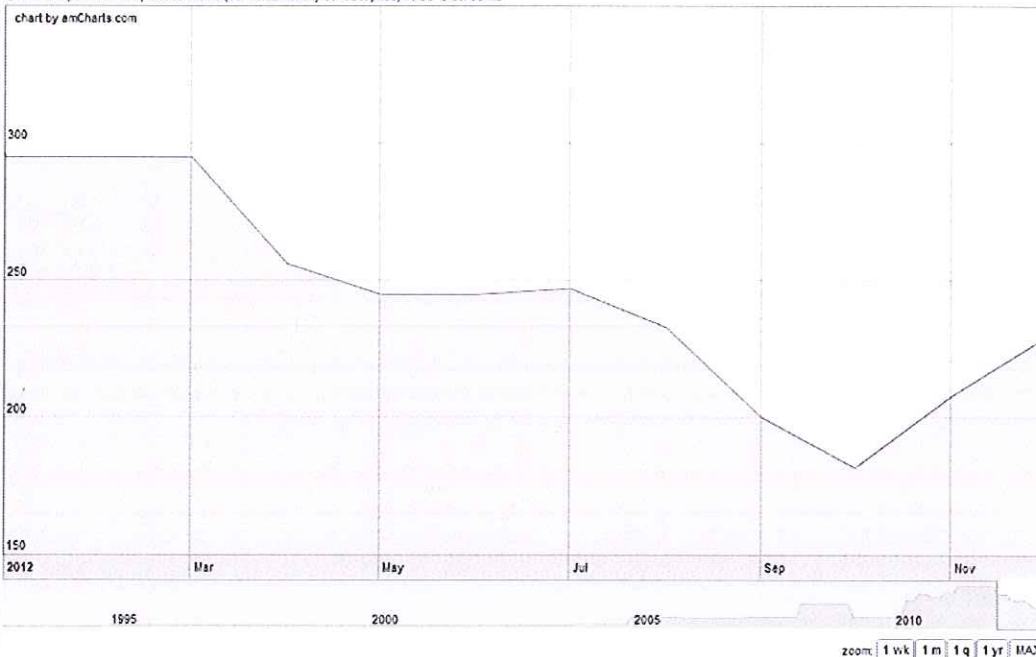

prices

Methodology & specification info

Help

Raw Materials / Iron ore pellet 65.7% Fe (estimated monthly contract price) / Brazil export FOB \$ cent/dmtu

add to snapshot

frequency: Monthly data start: 1 Jan 93

High 229 \$ cent/dmtu  
Low 229 \$ cent/dmtu

Customise view

start date 01/Jan/2012  
end date 01/Dec/2012 [Go]

currency USD  
unit dmtu

SBB comments

graph type: Mid-point

frequency: Monthly

Upgrade your service to download data

view previous Analyzer

Brazil export / Iron ore pellet 65.7% Fe (estimated monthly contract price) - FOB \$ cent/dmtu

© Copyright Steel Business Briefing 2013

show statistics for Raw Materials / Iron ore pellet 65.7% Fe (estimated monthly contract price) / Brazil export FOB \$ cent/dmtu